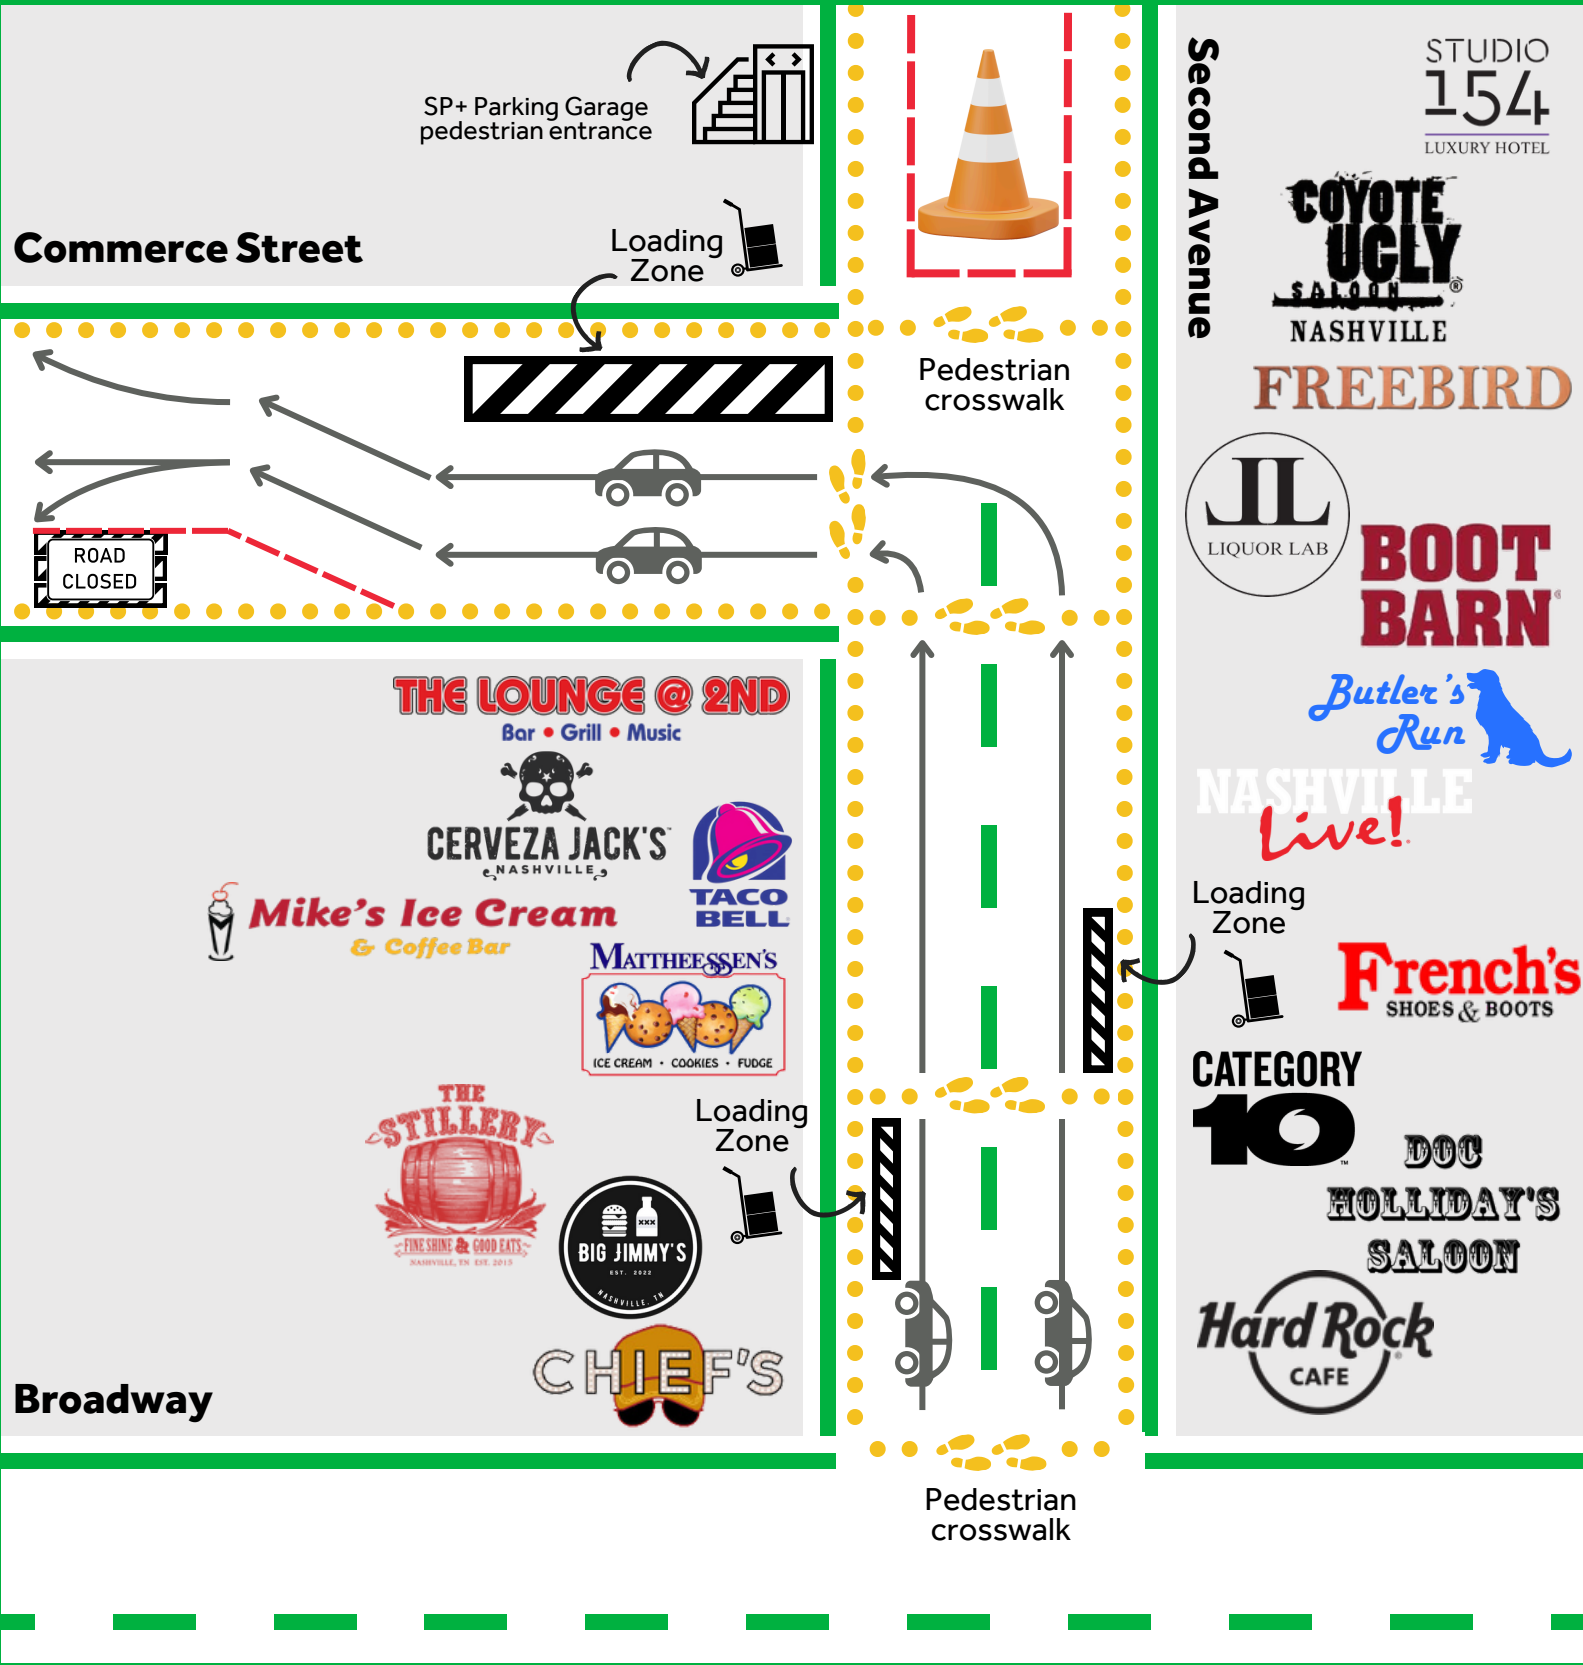

Second Avenue Rebuild

Second Avenue businesses and buildings will remain open with pedestrian access.

South Block Reopening Traffic Plan

To download a digital version of this map, please scan the QR code.

-  Pedestrian walking path
-  Road closures